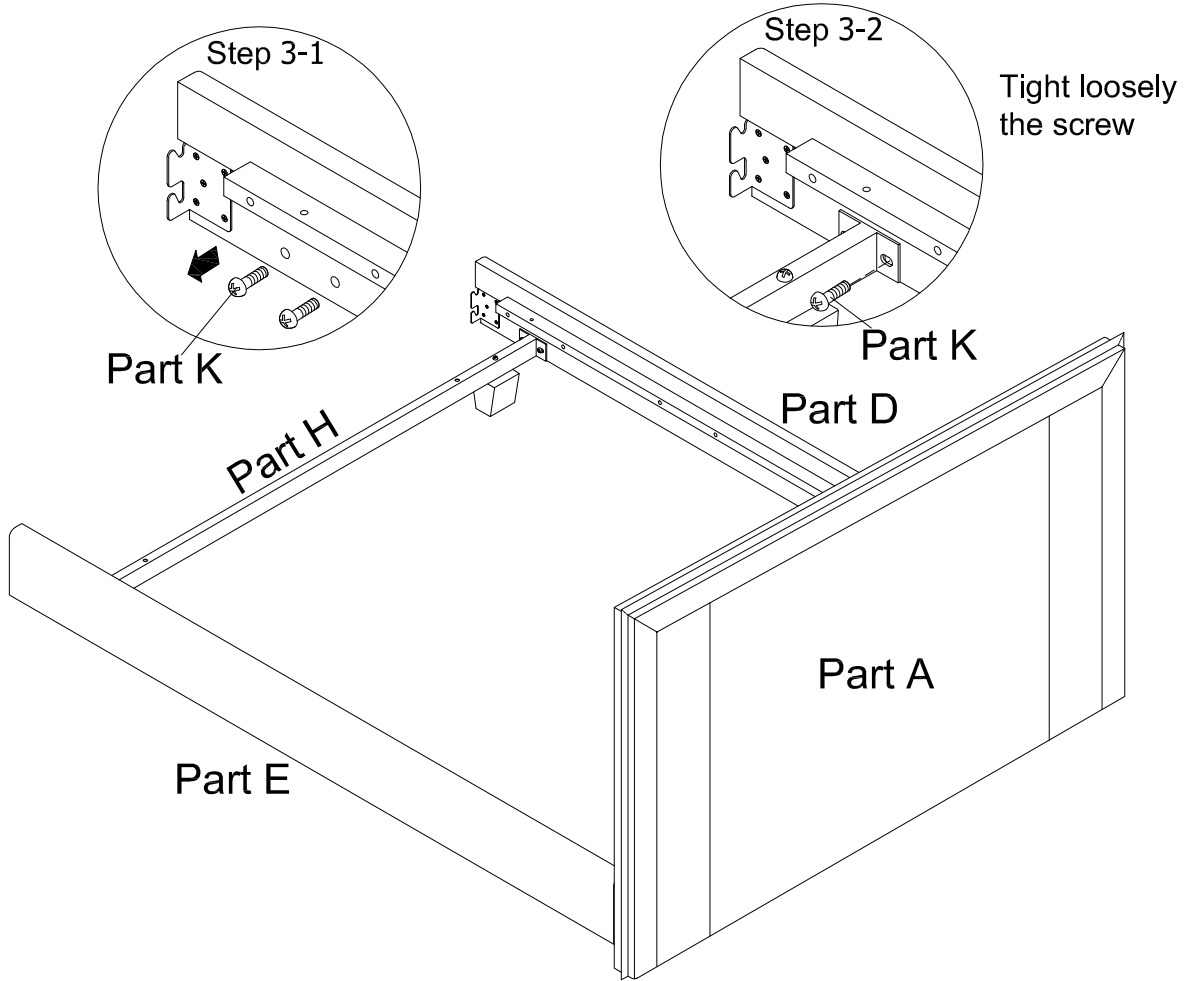

XAVIER BED

double / queen / king

24137430 / 24137317 / 24137348

24137492 / 24137324 / 24137355

24137485 / 24137379 / 24137386

Step 3.