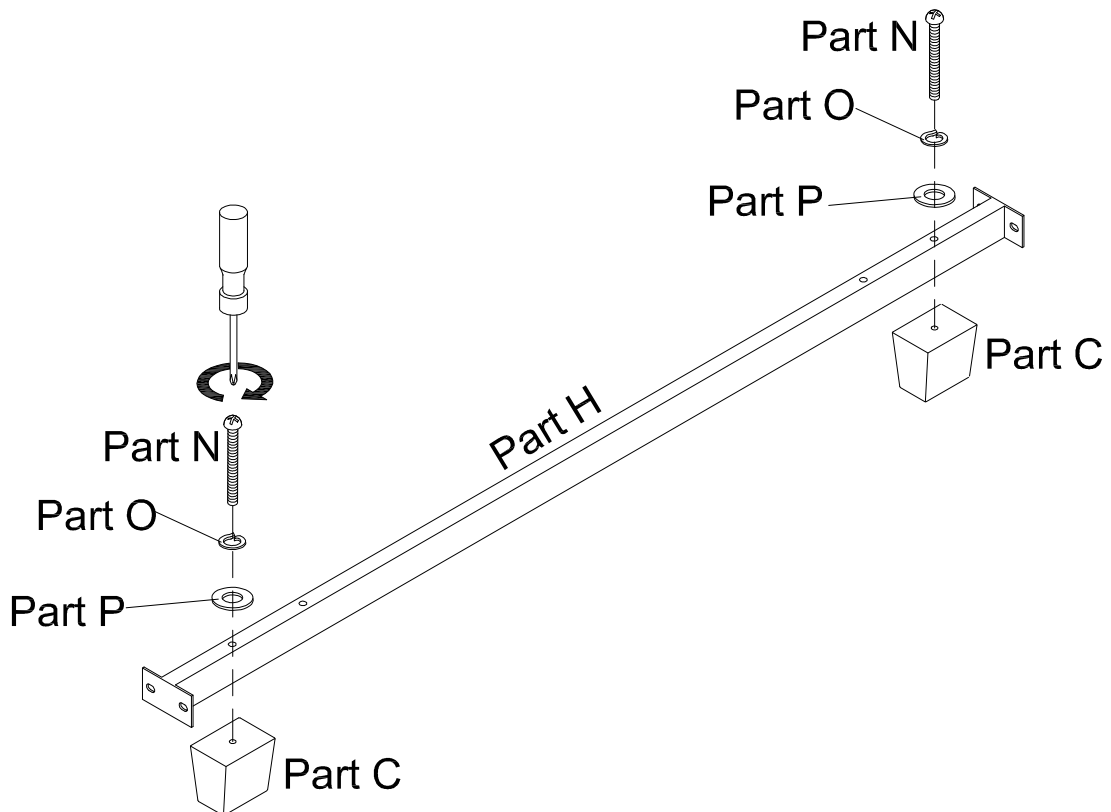

XAVIER BED

double / queen / king

24137430 / 24137317 / 24137348

24137492 / 24137324 / 24137355

24137485 / 24137379 / 24137386

Step 1.

Step 2.