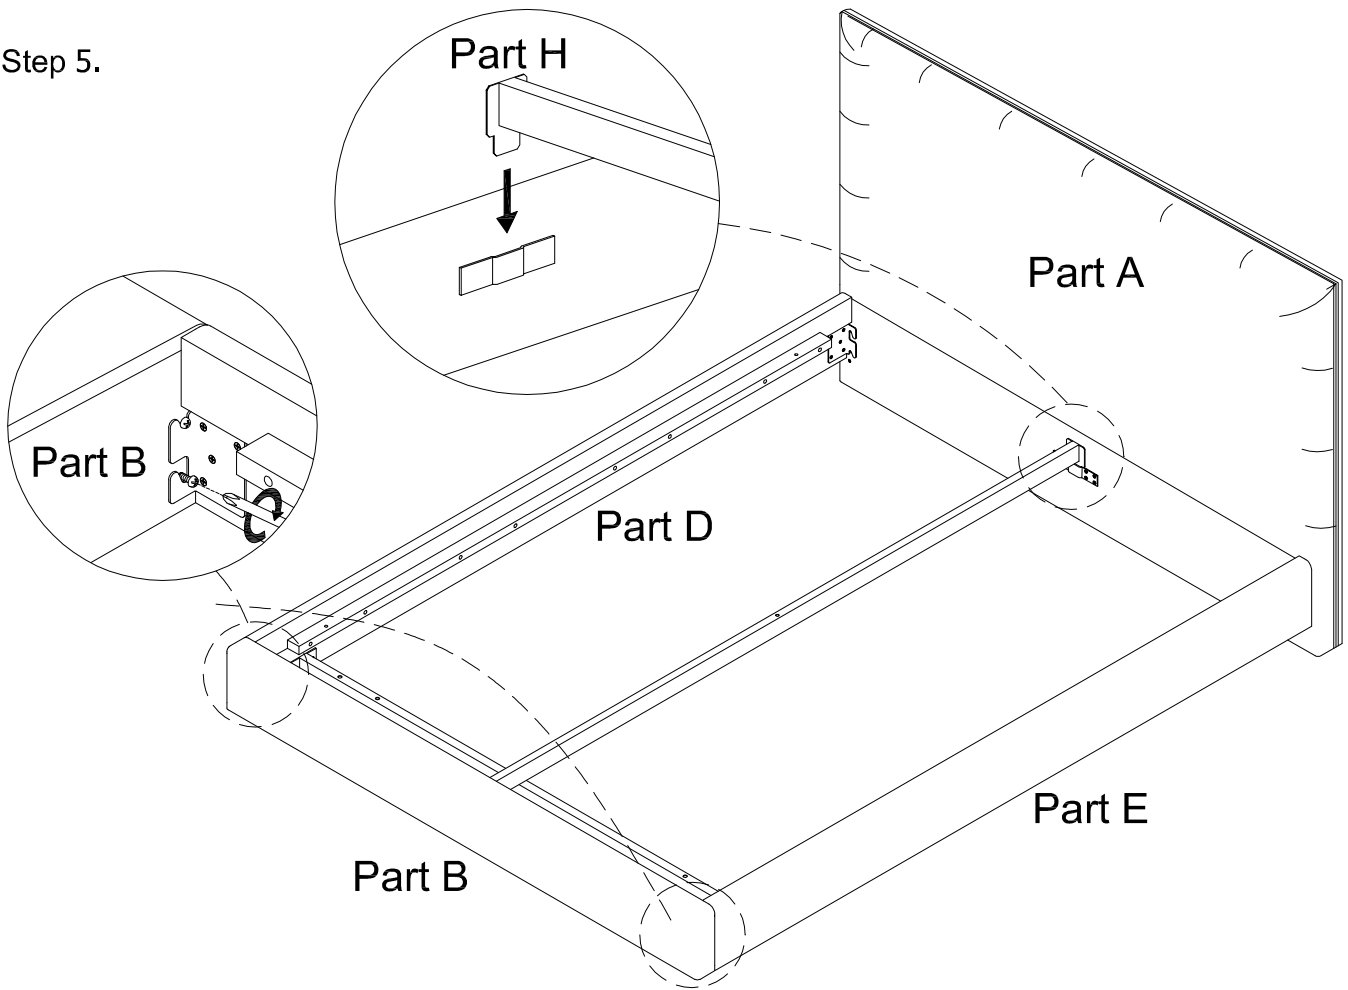

XAVIER BED

double / queen / king

24137430 / 24137317 / 24137348

24137492 / 24137324 / 24137355

24137485 / 24137379 / 24137386

Step 5.