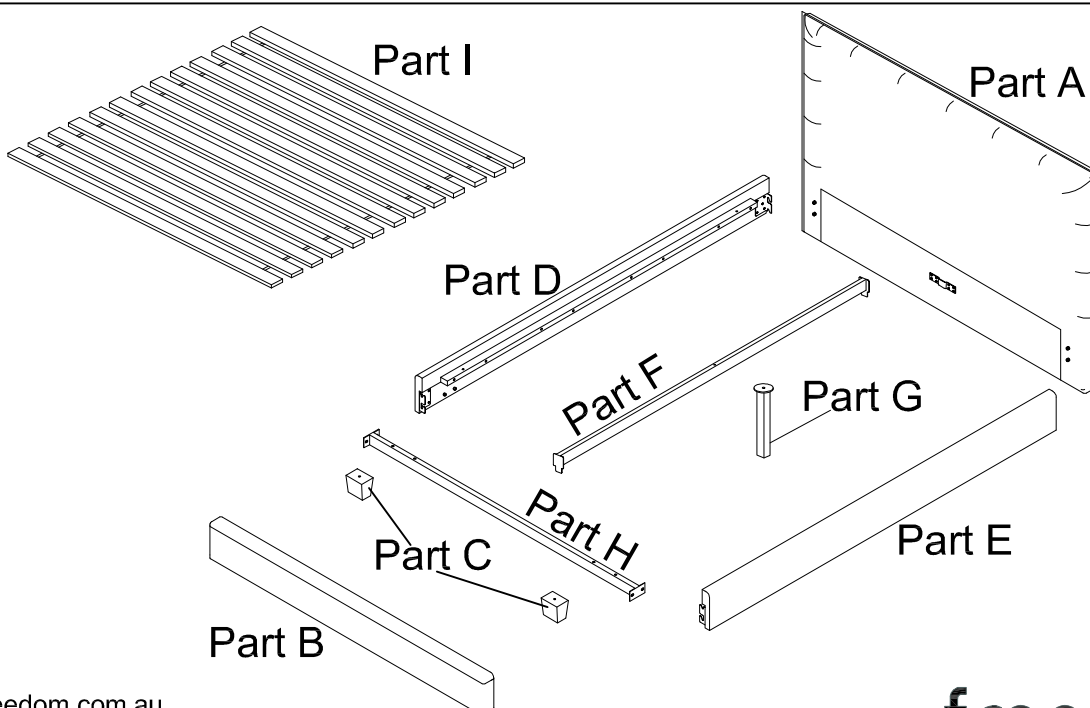

If you experience any problems with your new purchase please phone Freedom Customer Service (FCS) on 1300 135 588 (Australia) or 0800 469 327 (New Zealand).

Care Information

DO

Vacuum regularly with a soft upholstery attachment. Dirt combined with body moisture can produce a grime discolouration to the fabric. Vacuuming will also remove grit that can also wear away the fabric. When you can, rotate the cushions to even out the wear. Use arm caps to help the fabric last longer. Follow the upholstery care instructions label attached to the bed. Use a professional dry cleaning service at least once a year to keep the fabric looking good. Leave any removable covers on during cleaning to minimise shrinking. Temporary pilling can happen with some fabrics. This isn't considered a fault and can be removed using a de-piling machine.

DON'T

Don't place the fabric in direct sunlight or near heaters as they can fade and damage the fabric. Use curtains and blinds to protect your furniture from direct sunlight through windows.

Don't pull loose threads, cut them instead.

Hardware (Supplied)

 Pan Head screw M8 x 25mm (Pre-attached)	 Pan Head screw M8 x 20mm (Pre-attached)	 JCBB SCREW M8 x 70mm (Pre-attached)	 Pan head screw M6 x 50mm (Pre-attached)	 Pan head screw M8 x 80mm
8 x Part J	4 x Part K	1 x Part L	4 x Part M	2 x Part N
 Spring Washer M8 x 14mm	 Flat Washer M8 x 18mm	 Screw driver	 Allen Key M5	
2 x Part O	2 x Part P	1 x Part Q	1 x Part R	

Parts