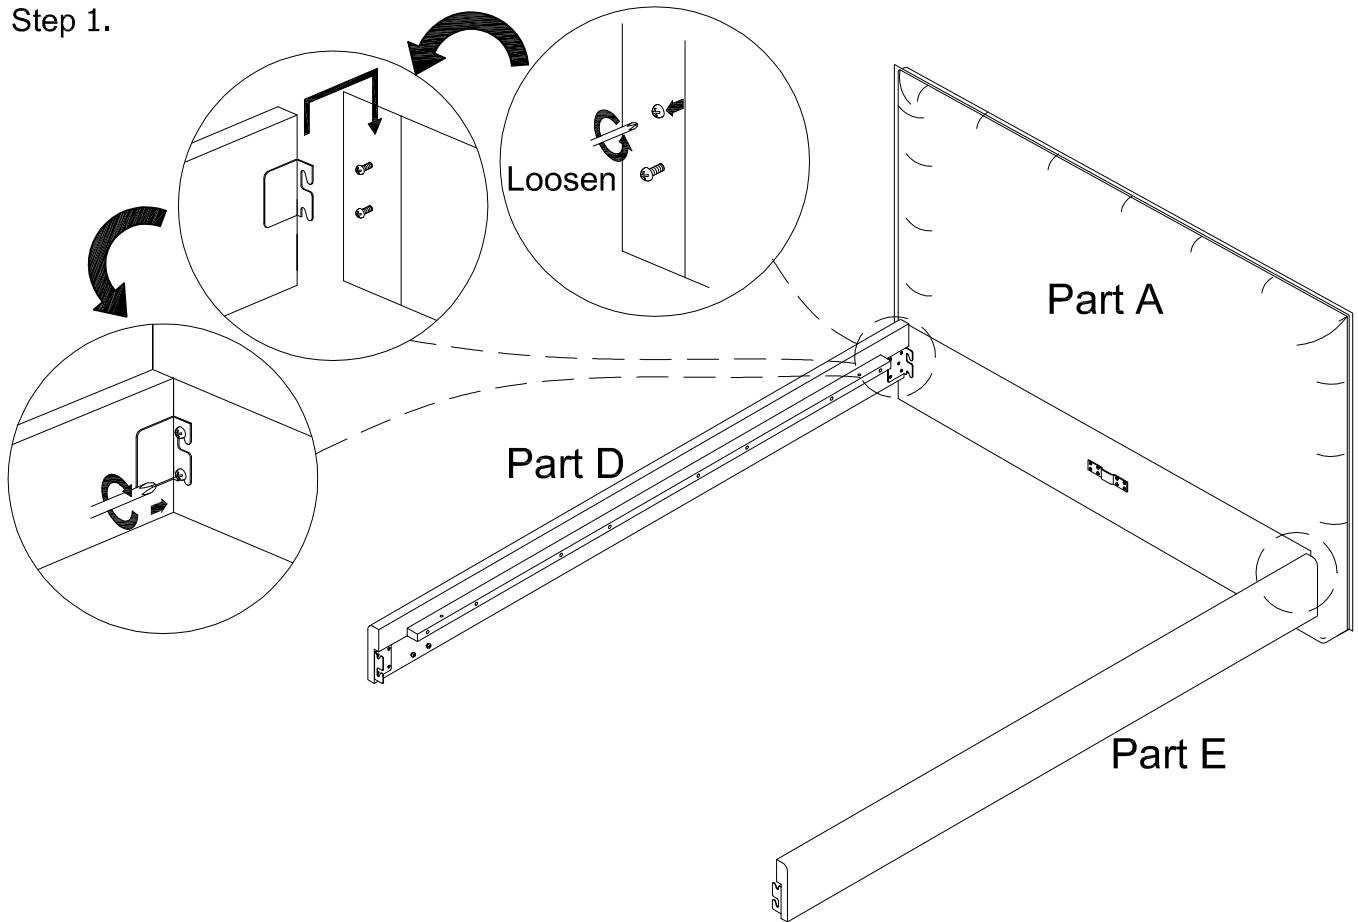

XAVIER BED

double / queen / king

24137430 / 24137317 / 24137348

24137492 / 24137324 / 24137355

24137485 / 24137379 / 24137386

Step 1.