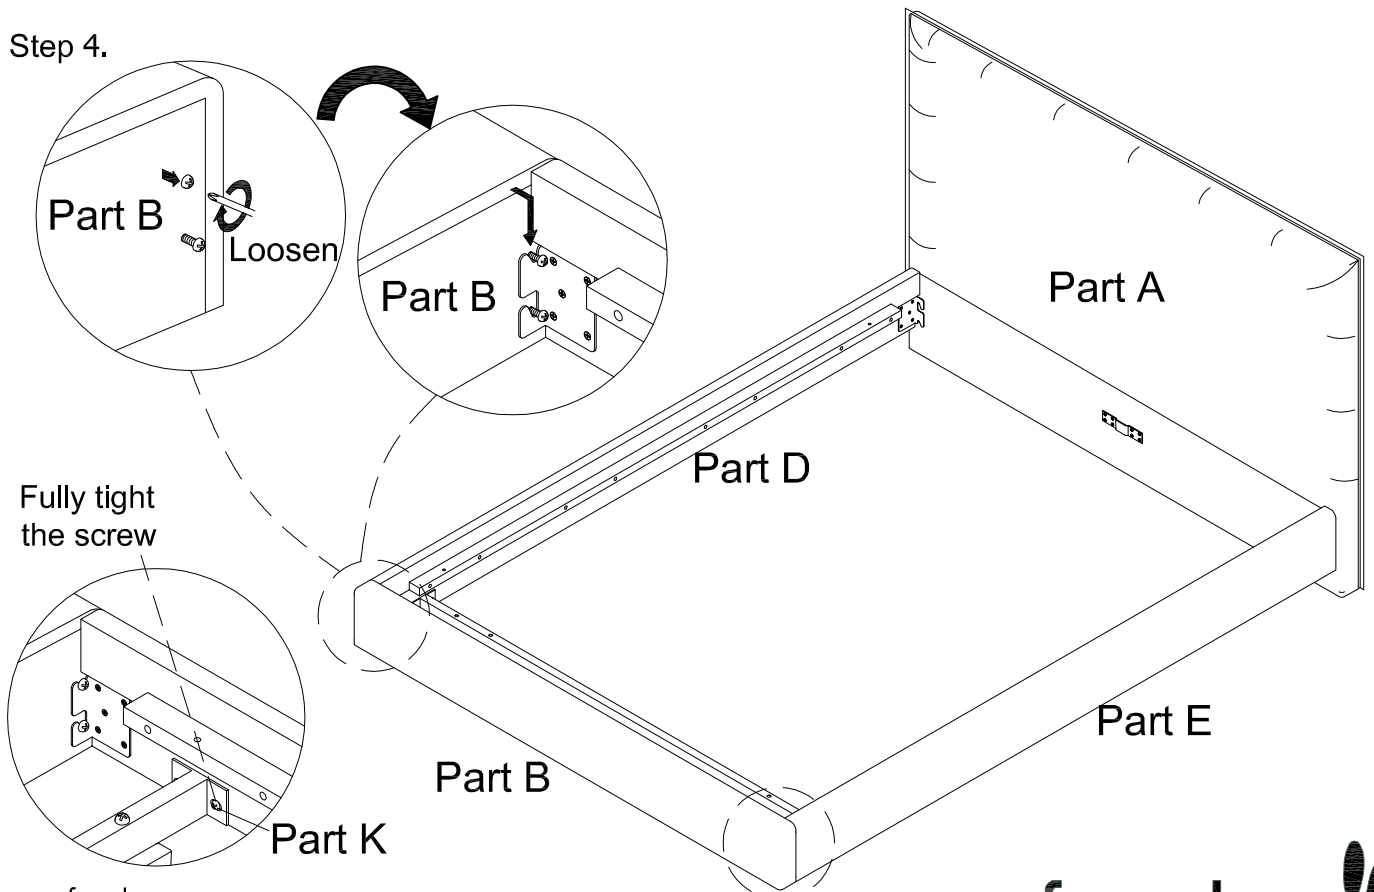

XAVIER BED

double / queen / king

24137430 / 24137317 / 24137348

24137492 / 24137324 / 24137355

24137485 / 24137379 / 24137386

Step 3.

Step 4.