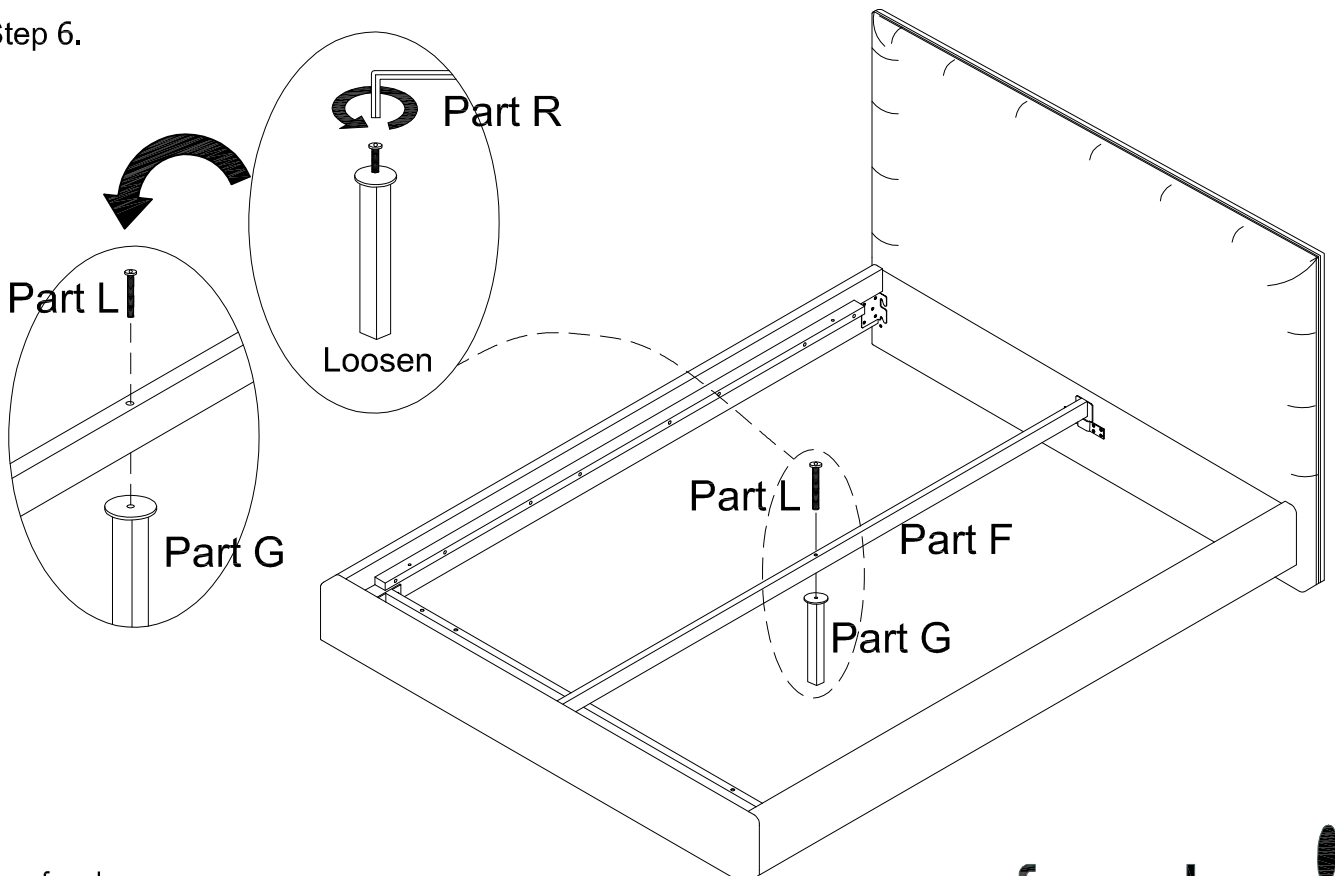

XAVIER BED

double / queen / king

24137430 / 24137317 / 24137348

24137492 / 24137324 / 24137355

24137485 / 24137379 / 24137386

Step 5.

Step 6.