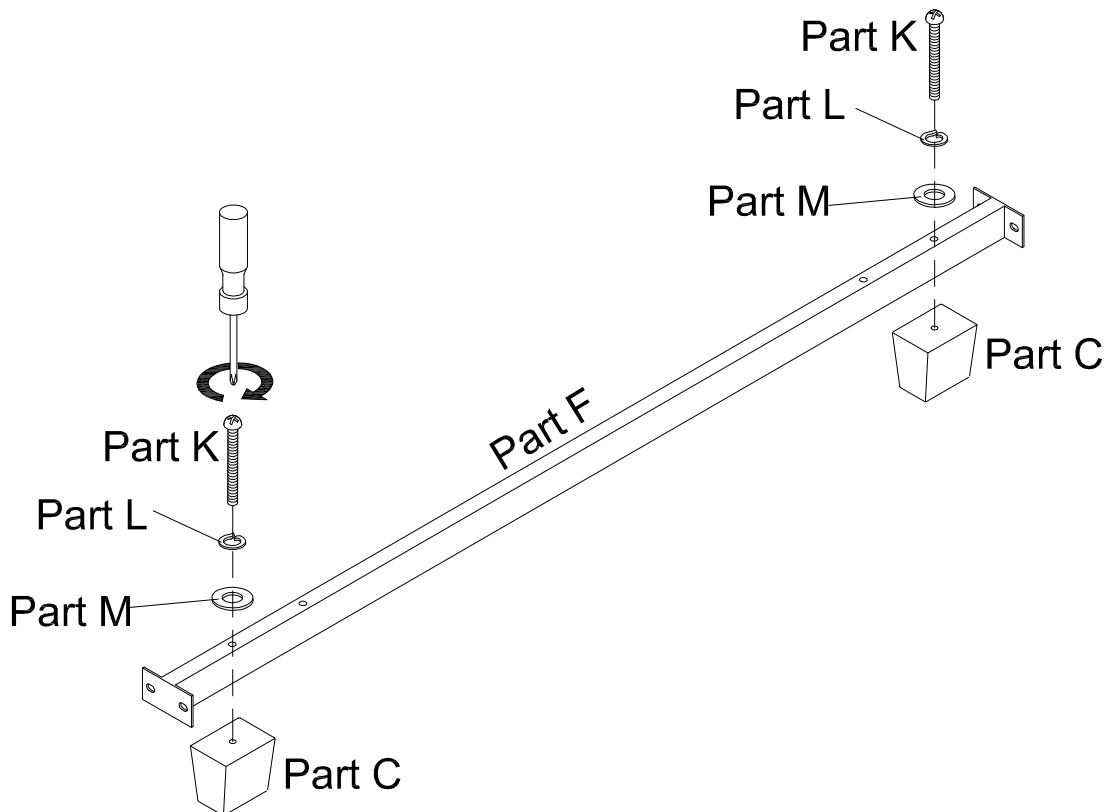

XAVIER BED

single / king single

24137447 / 24137287 / 24137294
24137454 / 24137263 / 24137270

Step 1.

Step 2.