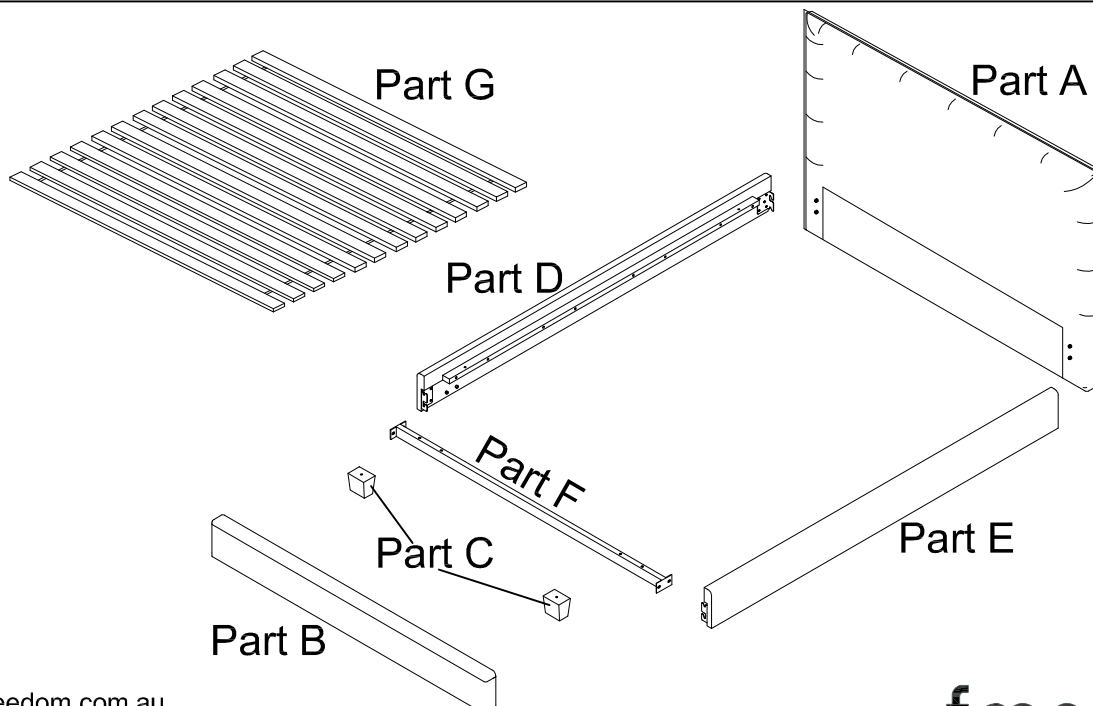

Hardware (Supplied)

Pan Head screw M8 x 25mm
(Pre-attached)

8 x Part H

Pan Head screw M8 x 20mm
(Pre-attached)

4 x Part I

Pan head screw M6 x 50mm
(Pre-attached)

4 x Part J

Pan head screw M8 x 80mm

2 x Part K

Spring Washer M8 x 14mm

2 x Part L

Flat Washer M8 x 18mm

2 x Part M

Screw driver

1 x Part N

Parts