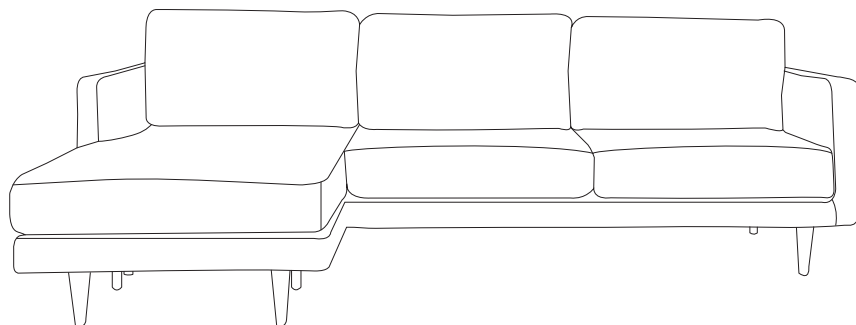

DOCKLANDS MKIII

Sofa range

THE STORY

Clean 1950s modern lines tailored with a simple Scandi style aesthetic make this range an elegant choice for apartment living or smaller living spaces. The Docklands rests lightly on oak finish, wooden legs with fixed cover, easy care polyester upholstery for enduring appeal. Slim track arms frame the soft yet supportive seat and back cushions, filled with high density foam for resilience and exceptional lounging comfort.

MATERIALS

This Sofa uses timber as a frame comprising timber composites. It's cushion fill is made of foam and fibre for comfort and durability. It has webbing and spring suspension for long term support and consistent comfort.

FABRICS & LEATHERS

Available in Harbour Fog, 100% Polyester.
And in Vita Denim, 100% Polyester.

Armchair
w 78 d 90 h 78

2 Seat Sofa
w 136 d 90 h 78

3 Seat Sofa
w 199 d 90 h 78

3 Seat Sofa + Chaise Ottoman
w 243 d 148 h 78

*Note: measurements are in centimetres and are approximate only.

Explanation: LAF and RAF: Left Arm Facing and Right Arm Facing; as you stand in front of the sofa the arm will be on either the left or right side of the modular component. Please refer to website for care instructions: www.freedom.com.au
While we aim to ensure that the information on this tearsheet is correct at the time of printing, it is sometimes necessary for changes to be made to product specifications. To avoid disappointment, we suggest that you obtain confirmation of product specifications and availability with your freedom salesperson before placing your order.