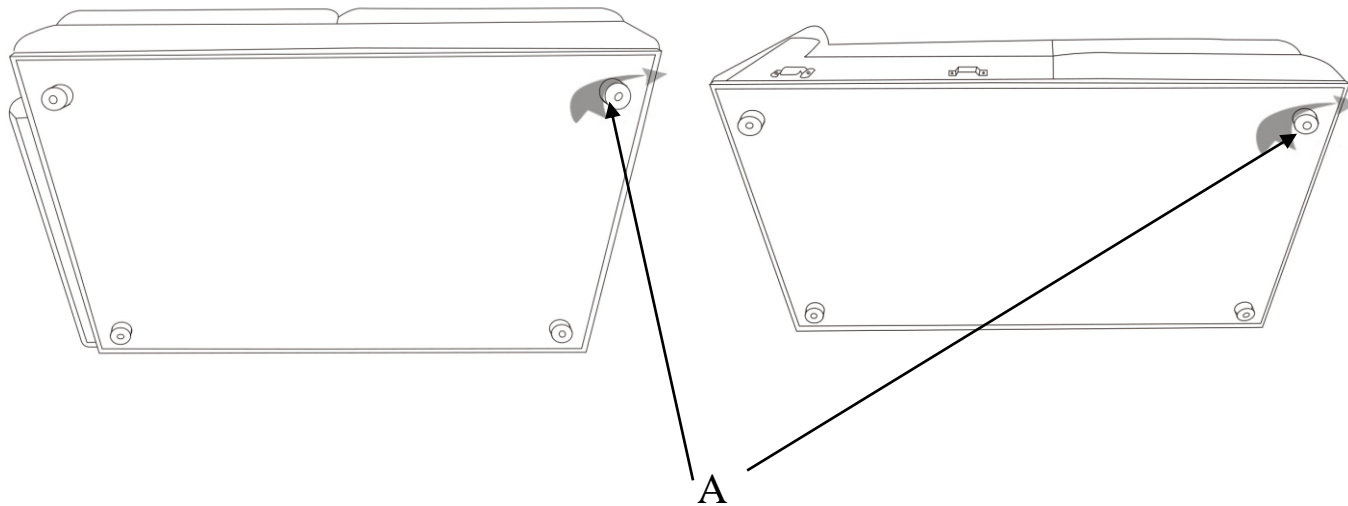

For further care information please refer to the care label attached to the base of your sofa.

Hardware (Supplied)

A x 4
Leg

Parts

NIXON

24128520 24128513 24128568 24128537 24128636 24128674 24128667 24128612

Step 1 !Two people required to orientate sofa

Step 2 !Two people required to orientate sofa

NIXON

24128520 24128513 24128568 24128537 24128636 24128674 24128667 24128612

Step 3 !Two people required to orientate sofa