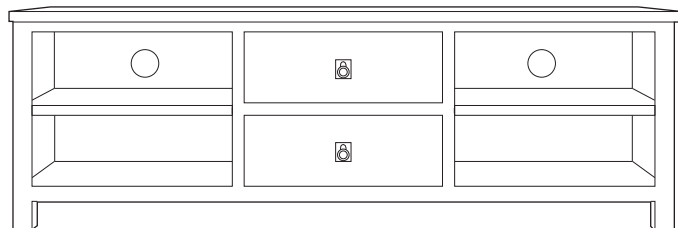

CANCUN

Furniture range

THE STORY

The modern whitewashed timber pieces that make up this large collection have been specifically developed for the smart and casual interior style so characteristic of Australian homes. Cancun's simple styling allows the range to be extremely versatile and work in with just about any contemporary décor. As for individual pieces, there are plenty of attractive details.

MATERIALS

Mindi wood and engineered wood.

COLOURS

Available in white wash.

*Note: measurements are in centimeters and are approximate only.

Explanation: LAF and RAF: Left Arm Facing and Right Arm Facing; as you stand in front of the sofa the arm will be on either the