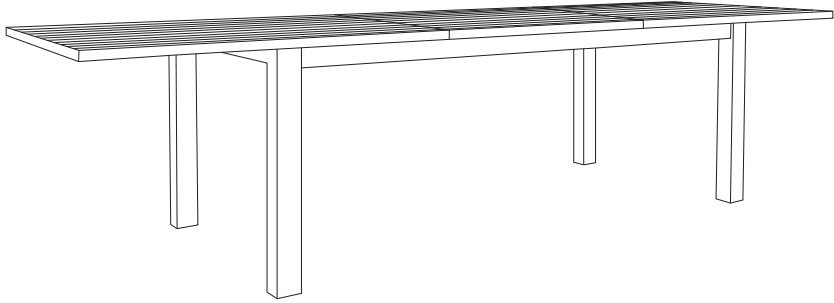

TORQUAY

Outdoor range

THE STORY

Entertaining outdoors is a breeze with the Torquay range of furniture. Capturing a look that you might see at a coastal hot spot, Torquay is made for chilling out! The crisp white look of the table captures a look reminiscent of the Hamptons – the pinnacle of contemporary coastal style. Add a couple of the Torquay dining chairs around it to set up your garden for a sizzling summer fiesta! This is one of those pieces that will go the distance and you'll love for years to come.

MATERIALS

Armchair, dining chair & sofa: aluminium/polywester
Table: aluminium

FABRIC & COLOURS

Dining available in white/grey. Armchair also available in special edition leaf print.