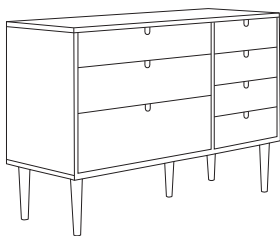

FINLEY

Furniture range

THE STORY

Reinvent your sleep retreat with the tailored profile and Scandi-modern design of our Finley range. Boasting an abundance of drawers, this collection is exactly what you need to reduce clutter and get organised with out-of-sight storage. Smart, routed handles contribute to the sleek finish whilst solid oak legs provide a rich, warm contrast to the crisp white body – for a versatile look that works well in most bedroom settings.

MATERIALS

Solid oak, oak veneer and engineered wood.

Bedside table
w 42 d 34 h 59

Dresser
w 110 d 42 h 75

Tallboy
w 78 d 42 h 114

*Note: measurements are in centimeters and are approximate only.

Explanation: LAF and RAF: Left Arm Facing and Right Arm Facing; as you stand in front of the sofa the arm will be on either the left or right side of the modular component. Please refer to website for care instructions: www.freedom.com.au