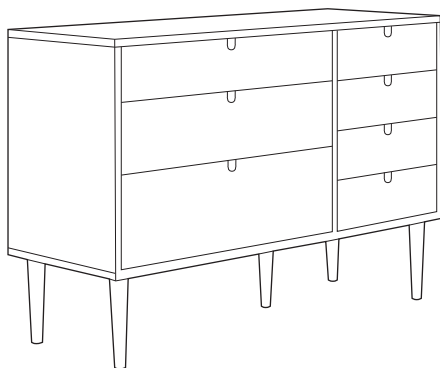

FINLEY

Furniture range

THE STORY

Reinvent your sleep retreat with the tailored profile and Scandi-modern design of our Finley range. Boasting an abundance of drawers, this collection is exactly what you need to reduce clutter and get organised with out-of-sight storage. Smart, routed handles contribute to the sleek finish whilst solid oak legs provide a rich, warm contrast to the crisp white body – for a versatile look that works well in most bedroom settings.

MATERIALS

Solid oak, oak veneer and engineered wood.

Bedside table
w 42 d 34 h 59

Dresser
w 110 d 42 h 75

Tallboy
w 78 d 42 h 114

*Note: measurements are in centimeters and are approximate only.

Explanation: LAF and RAF: Left Arm Facing and Right Arm Facing; as you stand in front of the sofa the arm will be on either the left or right side of the modular component. Please refer to website for care instructions: www.freedom.com.au