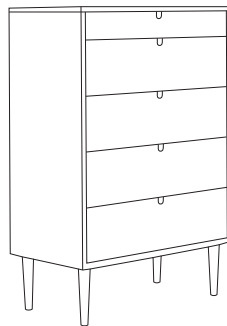

FINLEY

Furniture range

THE STORY

Reinvent your sleep retreat with the tailored profile and Scandi-modern design of our Finley range. Boasting an abundance of drawers, this collection is exactly what you need to reduce clutter and get organised with out-of-sight storage. Smart, routed handles contribute to the sleek finish whilst solid oak legs provide a rich, warm contrast to the crisp white body – for a versatile look that works well in most bedroom settings.

MATERIALS

Solid oak, oak veneer and engineered wood.

Bedside table
w 42 d 34 h 59

Dresser
w 110 d 42 h 75

Tallboy
w 78 d 42 h 114

*Note: measurements are in centimeters and are approximate only.

Explanation: LAF and RAF: Left Arm Facing and Right Arm Facing; as you stand in front of the sofa the arm will be on either the left or right side of the modular component. Please refer to website for care instructions: www.freedom.com.au