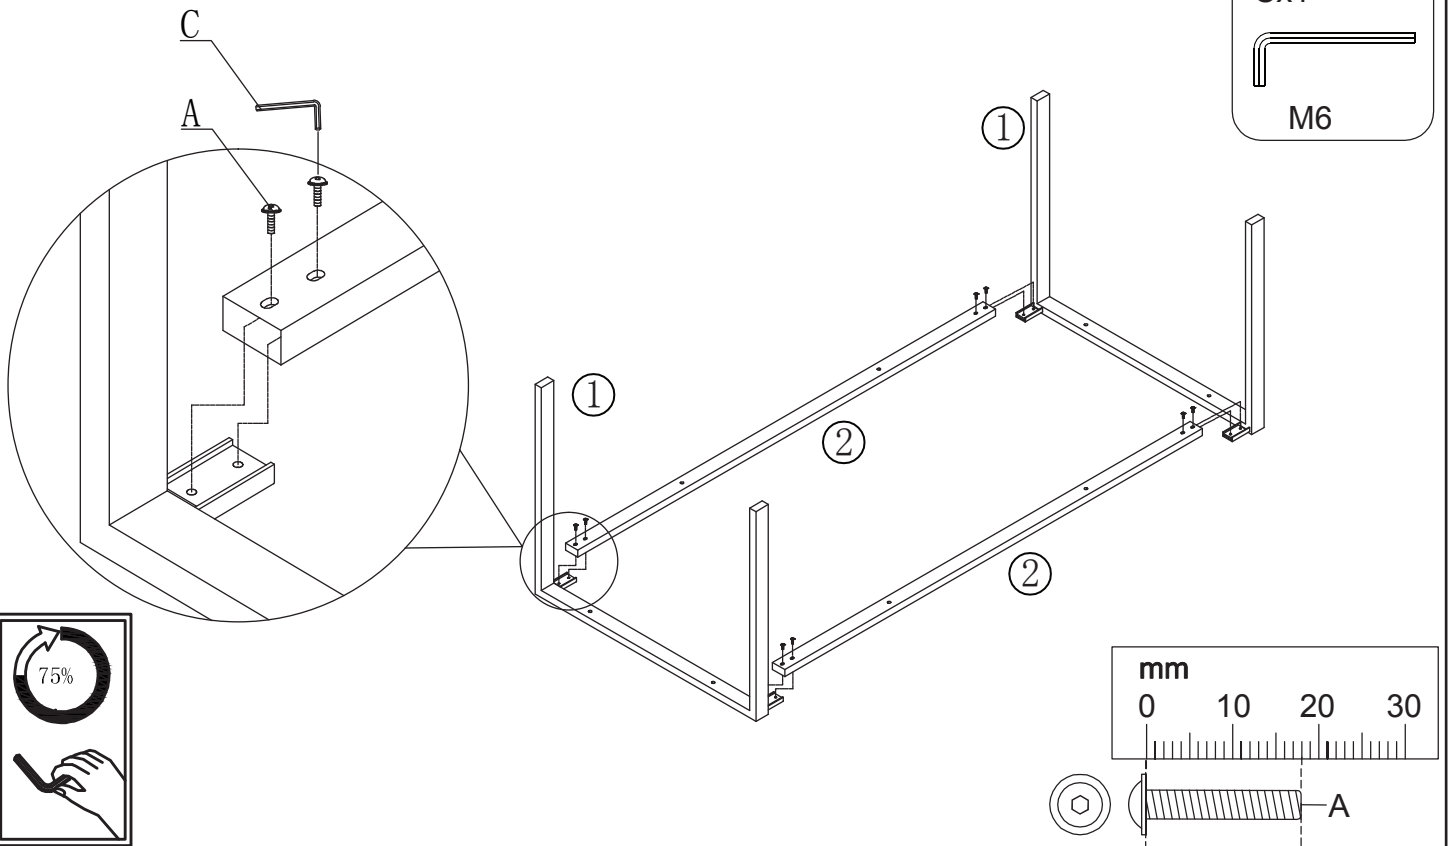

Hardware (Supplied)

M6*18mm
Part A x 8

M6*22mm
Part B x 8

M6
Part C x 1

Parts

① x 2

② x 2

③ x 1

S. Essentials Dining Table 180x90cm Glass

23703988/23704008

Step 1.

Step 2.

S. Essentials Dining Table 180x90cm Glass

23703988/23704008

Cx1

M6