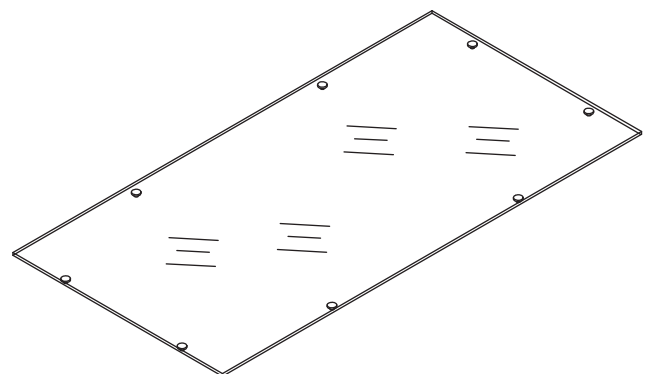

Hardware (Supplied)

M6*18mm
Part A x 8

M6*22mm
Part B x 8

M6
Part C x 1

Parts

① x 2

② x 2

③ x 1

S. Essentials Dining Table 180x90cm Glass

23703988/23704008

Step 1.

Step 2.

S. Essentials Dining Table 180x90cm Glass

23703988/23704008

Cx1

M6