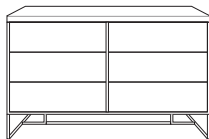

6 drawer dresser
w 158 d 45 h 82