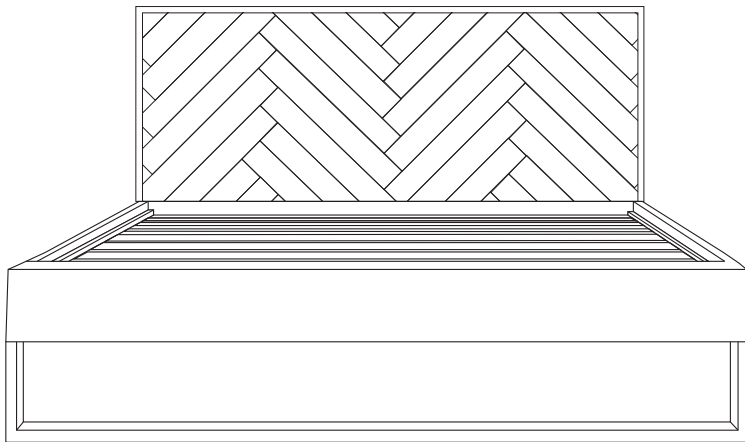

PARQUE

Bedroom range

THE STORY

Influenced by mid-century design, the simple sophistication of the Parque range is a stylish pairing of rich wood tones and brass colour finishing's. Parquetry details through the range ensure these pieces will be talking points in every home.

MATERIALS

Acacia, acacia veneer and engineered wood with metal frame.