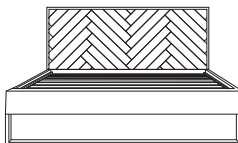

King bed
w 186 d 207 h 100

*Note: measurements are in centimeters and are approximate only.