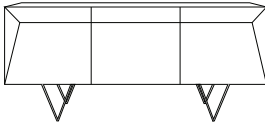

Buffet

w 175 d 45 h 75