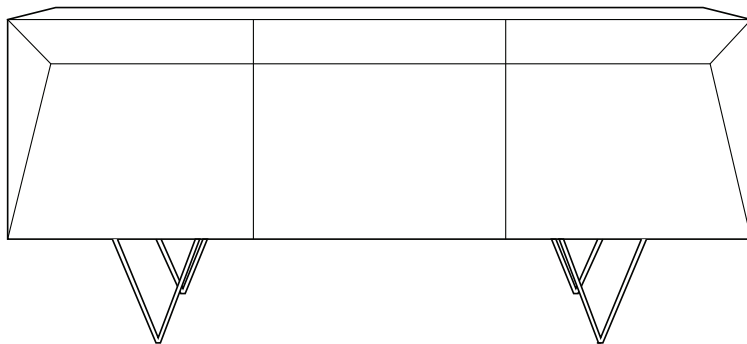

WYATT

Furniture range

THE STORY

Give your interior serious design cred with the Wyatt range. Capturing a look that sits somewhere between urban industrial and modern luxe, these pieces represent good design at its best. The stunning natural variations of the sheesham timber give this range an artisanal quality that is only upped when considering the sharp angle of the steel legs.

MATERIALS

Sheesham wood, engineered wood and steel.

COLOURS

Available in natural sheesham.

w 45 d 45 h 43

w 115 d 60 h 40